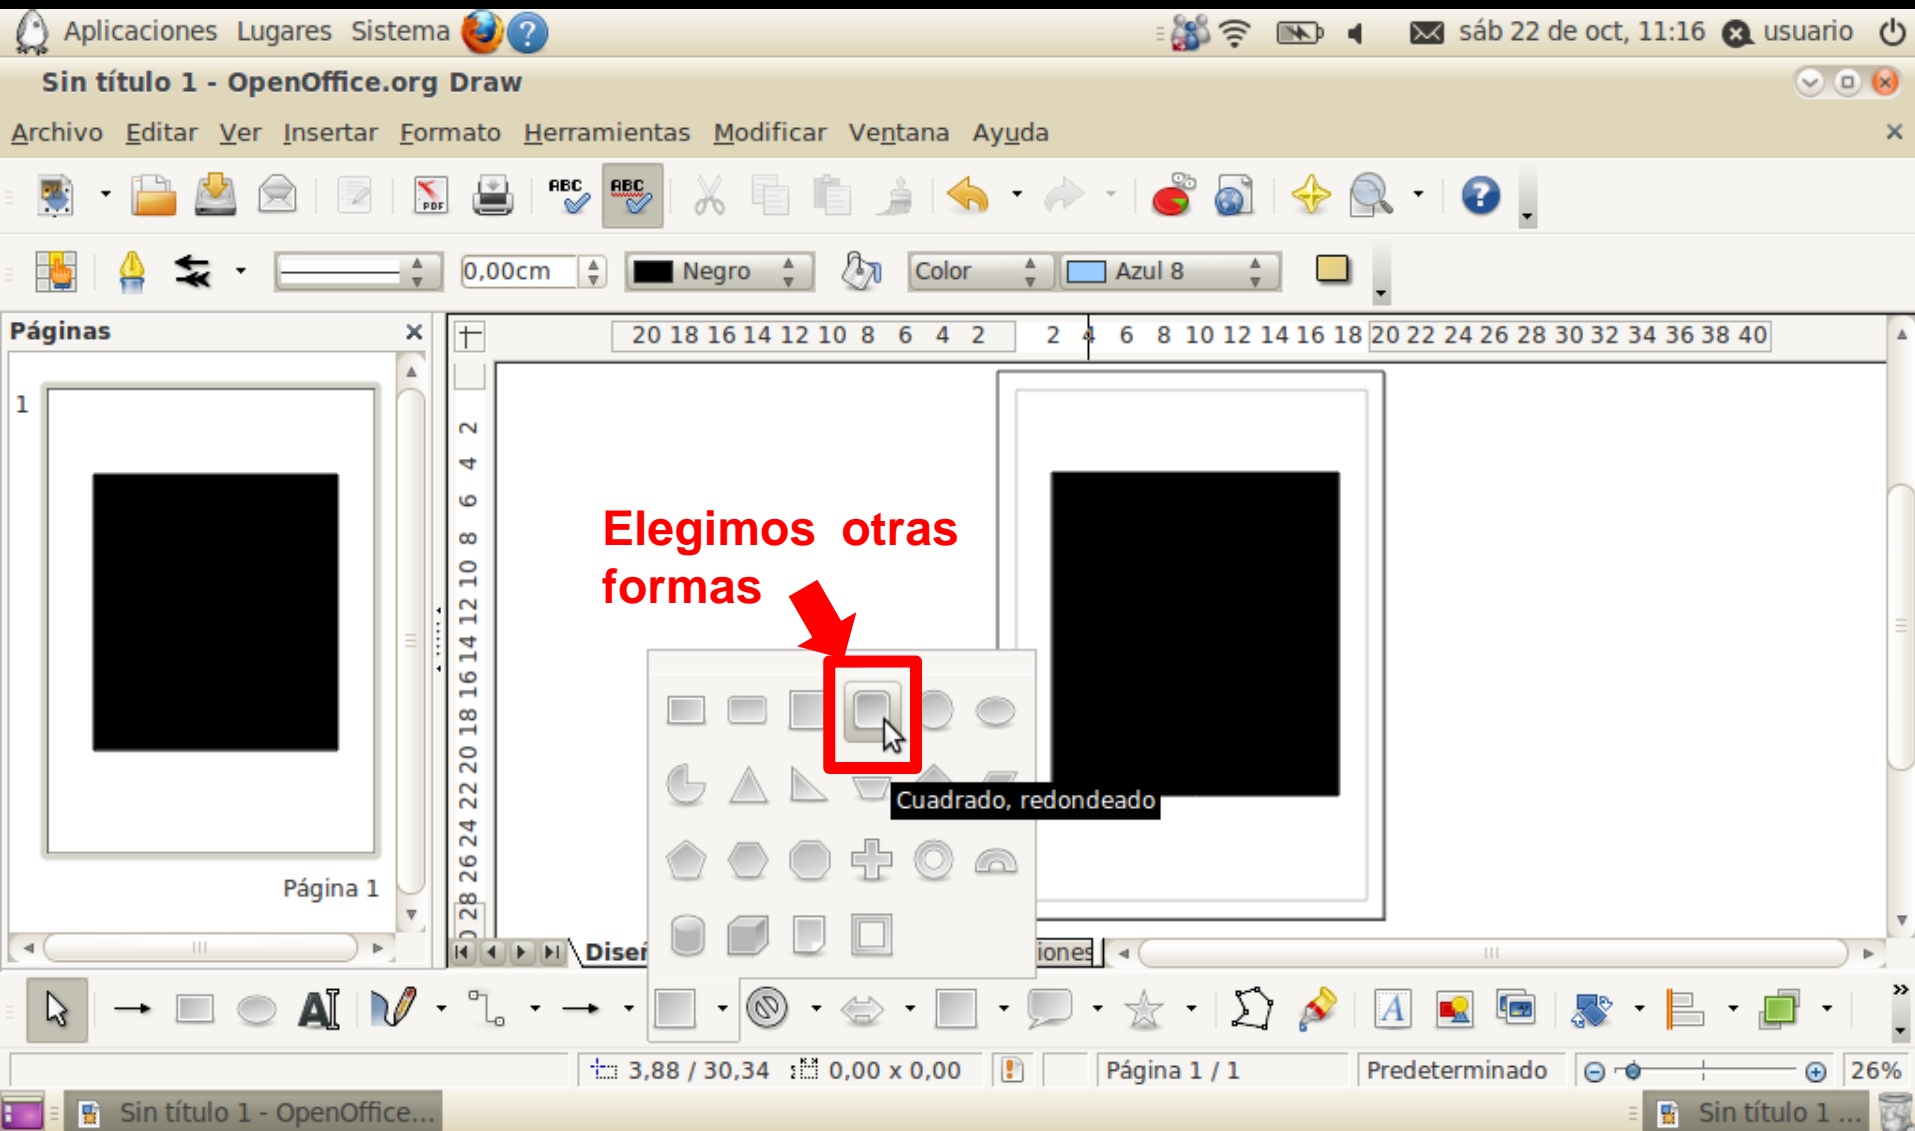

Realización de una señal con OpenOffice