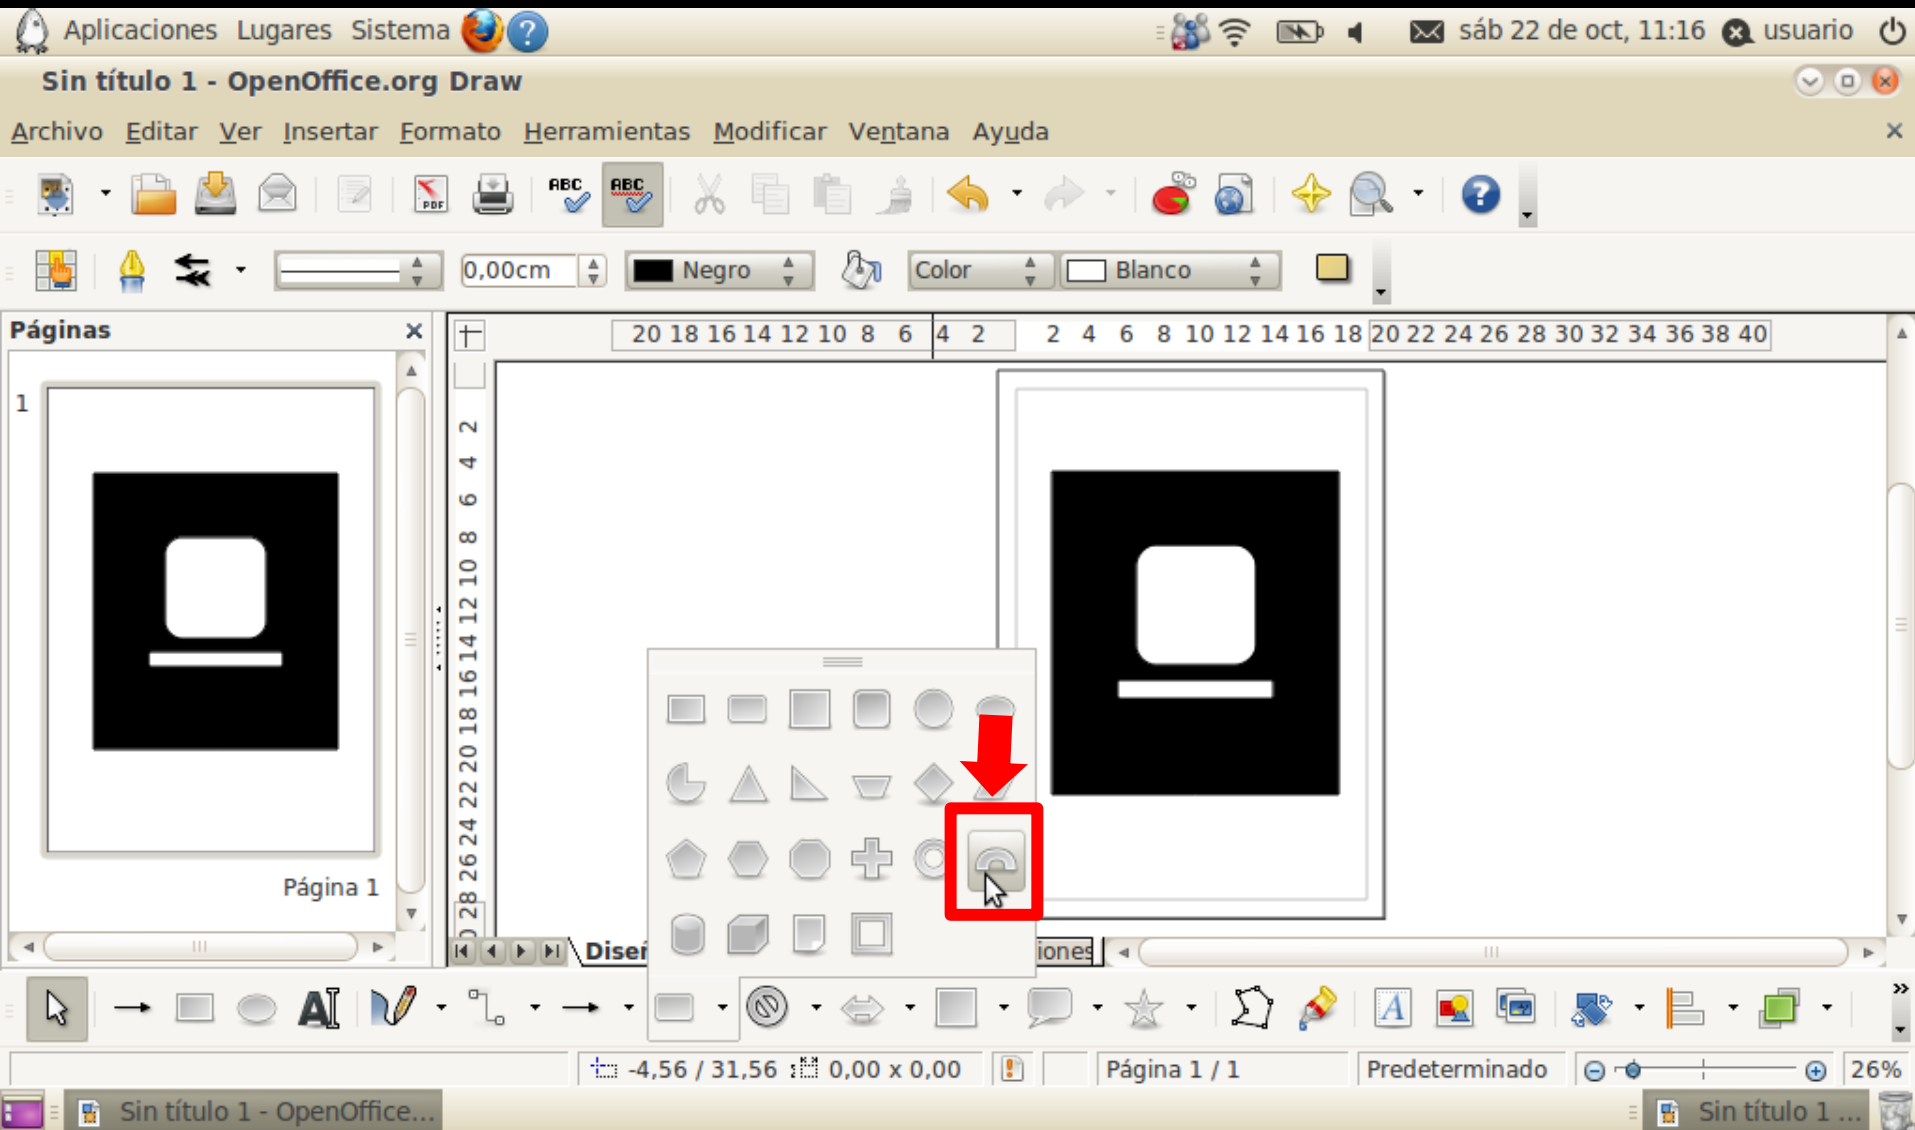

Realización de una señal con OpenOffice