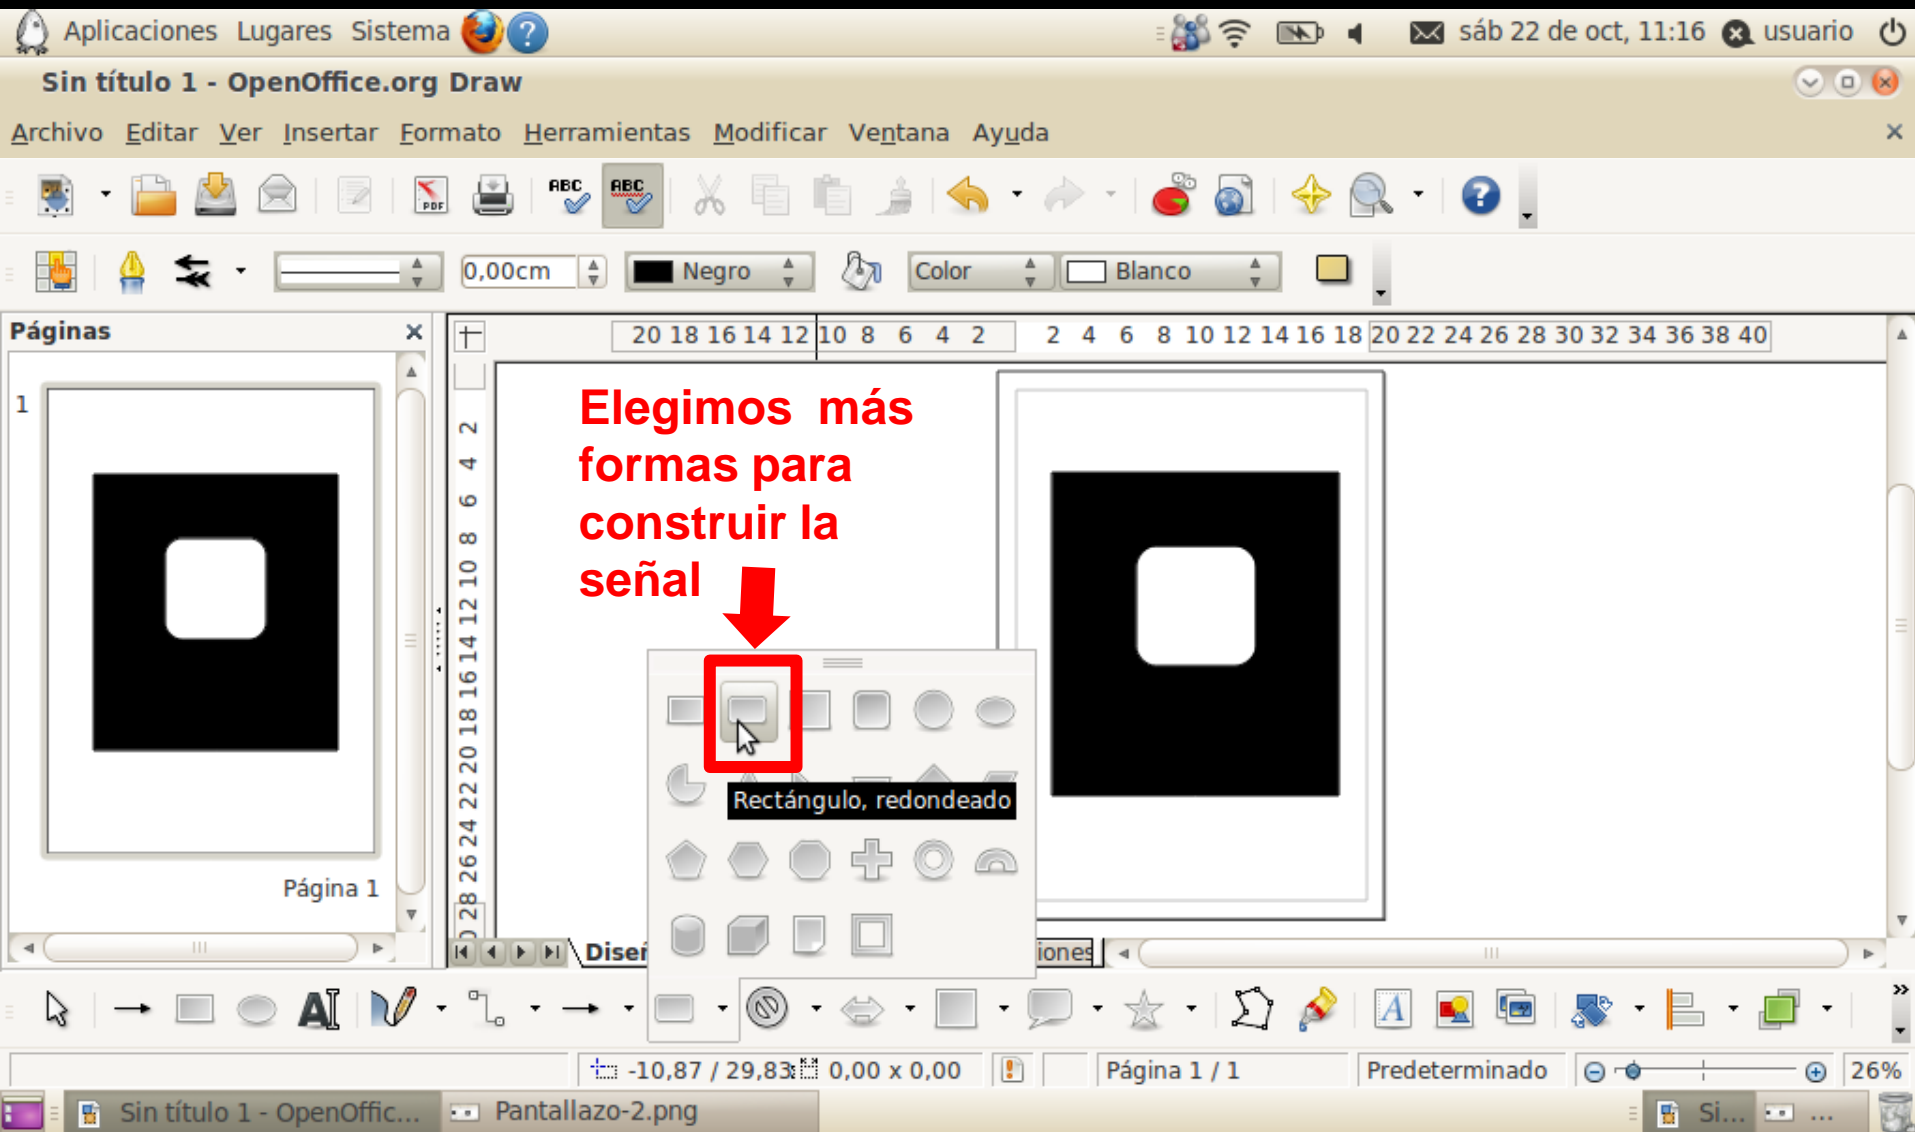

Realización de una señal con OpenOffice