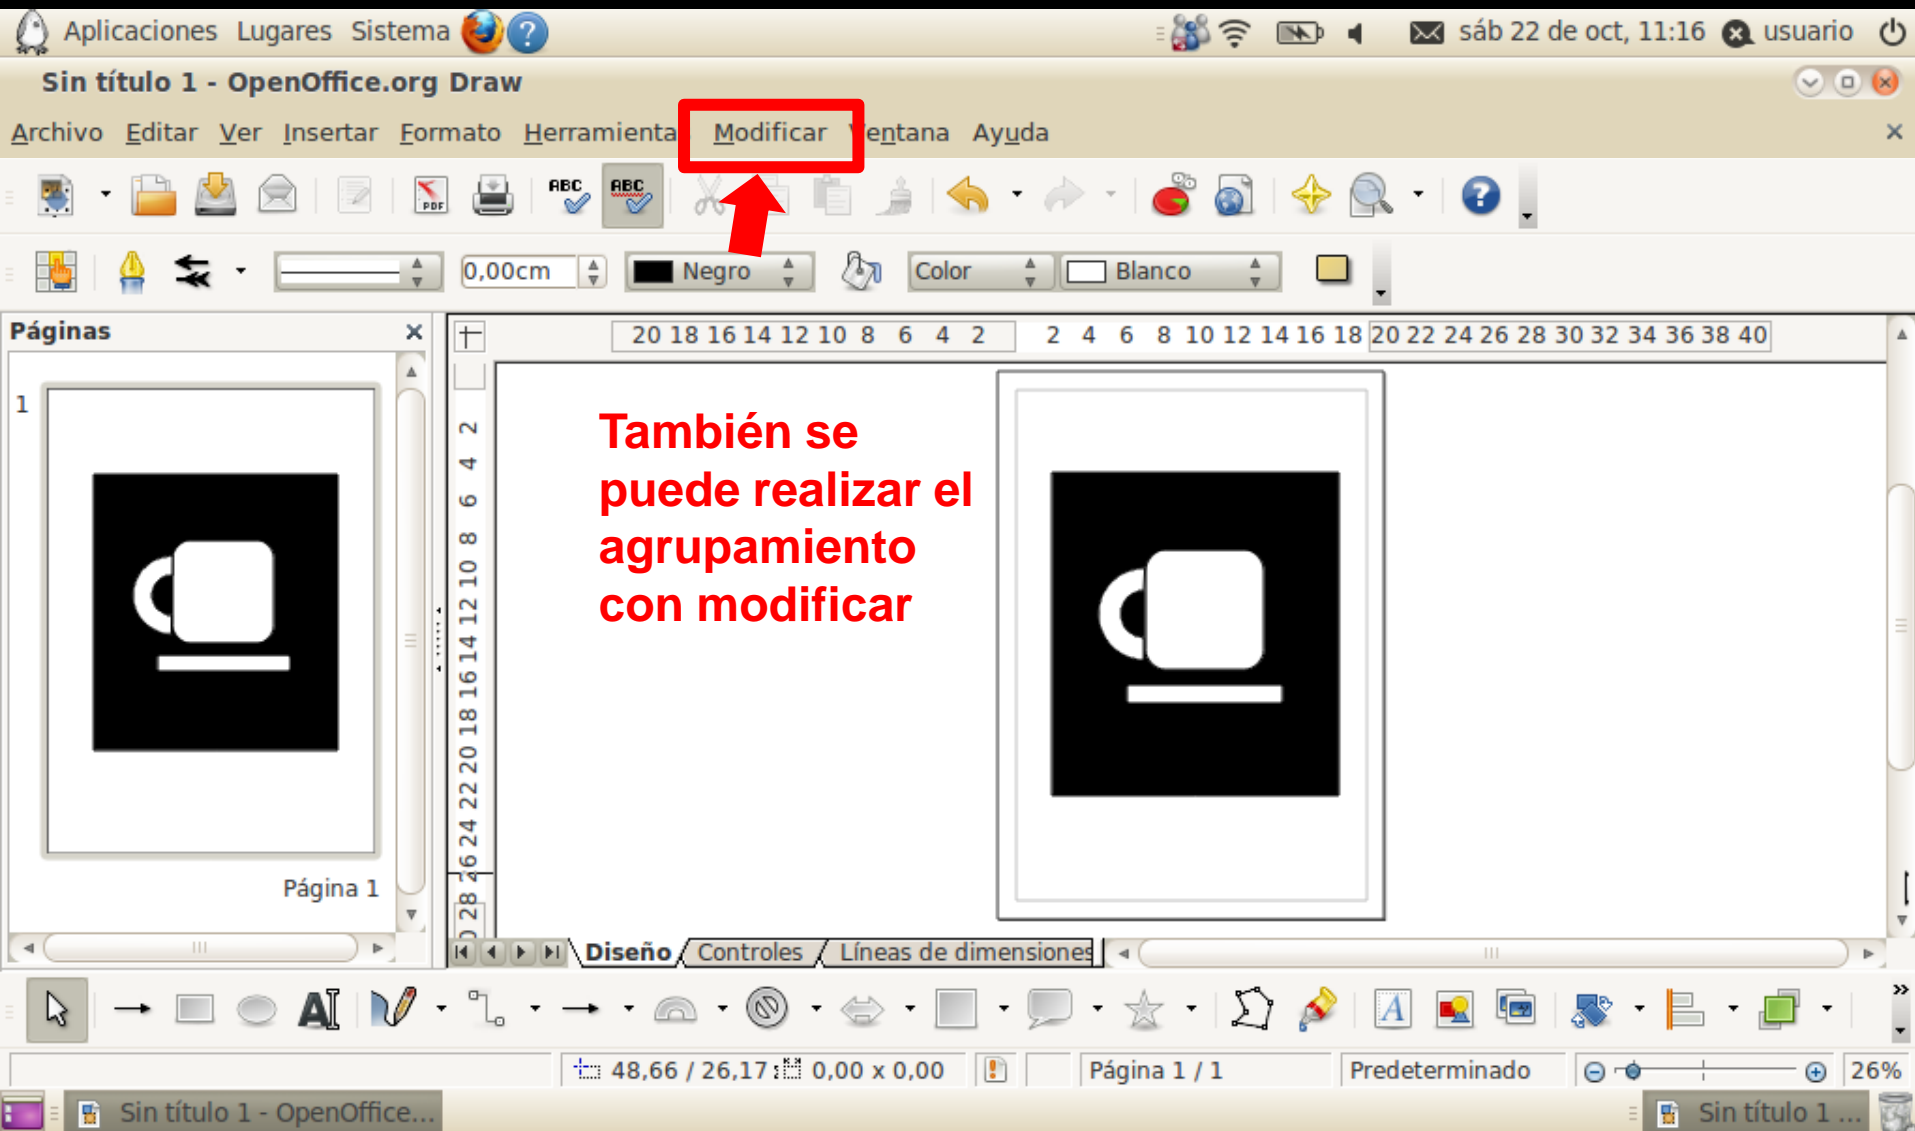

Realización de una señal con OpenOffice