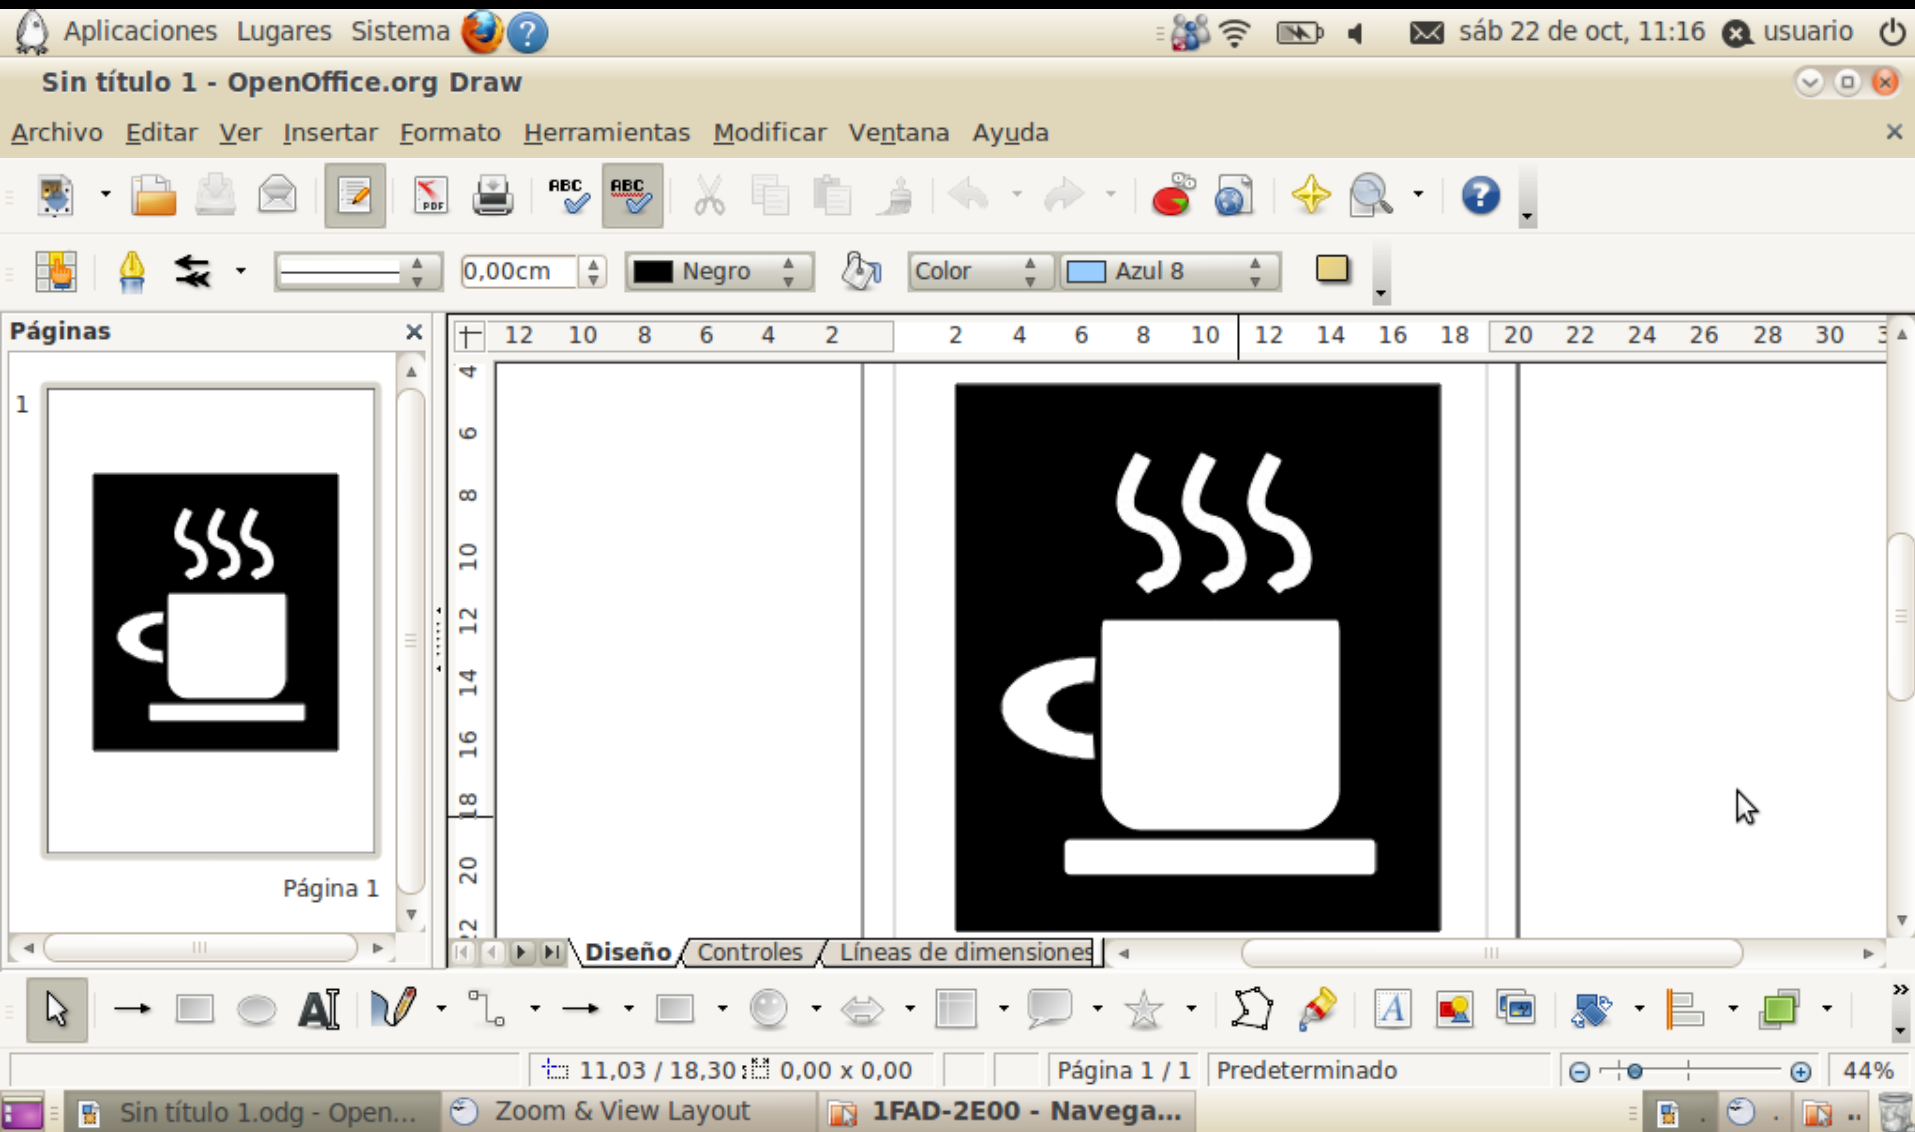

Realización de una señal con OpenOffice